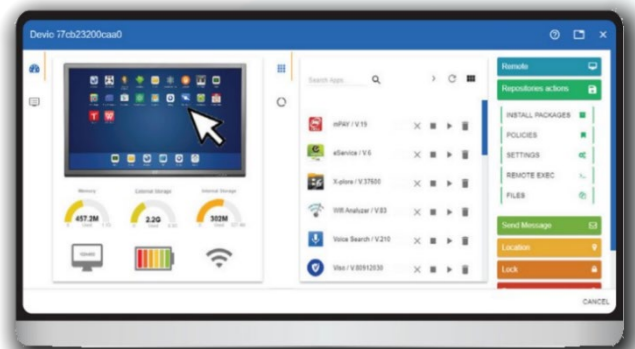

Radix VISO device management platform - built to get the job done!

VISO MDM is designed to manage single-purpose devices and let you stay on top of your device fleet, wherever your employees and customers are or whatever the use-case may be. Manage, maintain, configure, track and lock tablets, mPOS, rugged devices, smartphones, mobile scanning devices, information kiosks or consumer level device from a big-box store – through a single interface, making sure they are ready and optimized for their mission.

Main features

- Remote real-time screen control/view
- Screen sharing (one to many, many to one, 1:1)
- Policy enforcement with web and app filtering
- Kiosk modes for single/multipurpose usage
- Device tracking and locking
- Grouping and tagging
- Device-level usage history
- Fact-based decisions and reports
- Preconfigured workflows
- Triggers, geofencing and alerts
- Firmware management

Samsung
KnOx

DEP

VPP

And much more!

Tailored for the task

Whatever your use-case may be, Radix **VISO** device management delivers a task-tailored interface that will suit your needs. Every device stakeholder receives the right tool for the job.

Device administration

- Device info: Model, IP, MAC, batt, OS etc.
- Asset info: S/N, ID, owner, group, tag etc.
- Limit usage of selected applications
- White/black list of applications
- Limit usage of internet and cellular data
- White/black list of websites and networks
- Tweak the look and feel of the device
- Track device location and store its history
- Analyze usage patterns and insights
- Set power management schemes