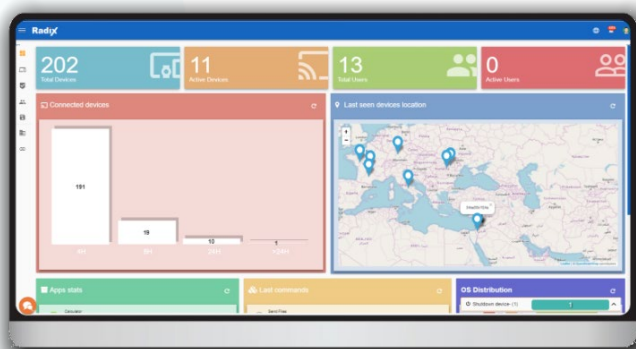

Radix VISO device management platform - built to get the job done!

VISO MDM is designed to manage single-purpose devices and let you stay on top of your device fleet, wherever your employees and customers are or whatever the use-case may be. Manage, maintain, configure, track and lock tablets, mPOS, rugged devices, smartphones, mobile scanning devices, information kiosks or consumer level device from a big-box store – through a single interface, making sure they are ready and optimized for their mission.

Main features

- Remote real-time screen control/view
- Screen sharing (one to many, many to one, 1:1)
- Policy enforcement with web and app filtering
- Kiosk modes for single/multipurpose usage
- Device tracking and locking
- Grouping and tagging
- Device-level usage history
- Fact-based decisions and reports
- Preconfigured workflows
- Triggers, geofencing and alerts
- Firmware management

Samsung
KnOx

DEP

VPP

And much more!

Tailored for the task

Whatever your use-case may be, Radix **VISO** device management delivers a task-tailored interface that will suit your needs. Every device stakeholder receives the right tool for the job.

Device administration

- Device info: Model, IP, MAC, batt, OS etc.
- Asset info: S/N, ID, owner, group, tag etc.
- Limit usage of selected applications
- White/black list of applications
- Limit usage of internet and cellular data
- White/black list of websites and networks
- Tweak the look and feel of the device
- Track device location and store its history
- Analyze usage patterns and insights
- Set power management schemes